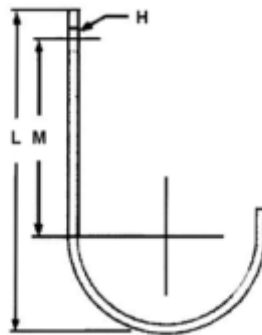

**NIF 101  
HEX NUT**

**FEATURES**

Dia: 3/8", 5/10", 1/4"  
Length: 7/32", 17/64", 21/64"  
Finish: ZP / BCP / SC

**NIF 102  
HEX BOLT**

**FEATURES**

Dia: 3/8", 5/10", 1/4"  
Length: 1-6"  
Finish: ZP / BCP / SC

**NIF 103  
STRAIGHT ROD**

**FEATURES**

Size: 10"/12"  
Thickness: 6mm/8mm  
Finish: ZP

**NIF 104  
RIVETS**

**FEATURES**

Size: 8 / 10 No.  
Finish: ZP / SC

**NIF 105  
PIPE HOOK**

**FEATURES**

Size: 3"-9"  
Thickness: 5-8 mm  
Finish: BCP / ZP

**NIF 106  
ROOFING BOLT**

**FEATURES**

Size: 1/2"-8"  
Finish: BZP / BCP / HDG

**NIF 107  
WASHERS**

**FEATURES**

ID: 1.1-66 mm  
OD: 3.2-115 mm  
Thickness: 0.3-9.0 mm  
Finish: ZP / BCP / SC

**NIF 108  
L/ANGLE HOOKS**

**FEATURES**

Size: 3"-9"  
Thickness: 5-8 mm  
Finish: BCP / ZP