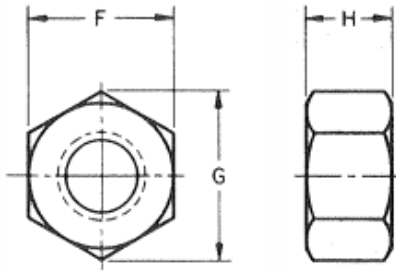

**NIF 101  
HEX NUT**

**FEATURES**

Dia: 3/8", 5/10", 1/4"  
Length: 7/32", 17/64", 21/64"  
Finish: ZP / BCP / SC

**NIF 102  
HEX BOLT**

**FEATURES**

Dia: 3/8", 5/10", 1/4"  
Length: 1-6"  
Finish: ZP / BCP / SC

**NIF 103  
STRAIGHT ROD**

**FEATURES**

Size: 10"/12"  
Thickness: 6mm/8mm  
Finish: ZP

**NIF 104  
RIVETS**

**FEATURES**

Size: 8 / 10 No.  
Finish: ZP / SC

**NIF 105  
PIPE HOOK**

**FEATURES**

Size: 3"-9"  
Thickness: 5-8 mm  
Finish: BCP / ZP

**NIF 106  
ROOFING BOLT**

**FEATURES**

Size: 1/2"-8"  
Finish: BZP / BCP / HDG

**NIF 107  
WASHERS**

**FEATURES**

ID: 1.1-66 mm  
OD: 3.2-115 mm  
Thickness: 0.3-9.0 mm  
Finish: ZP / BCP / SC

**NIF 108  
L/ANGLE HOOKS**

**FEATURES**

Size: 3"-9"  
Thickness: 5-8 mm  
Finish: BCP / ZP