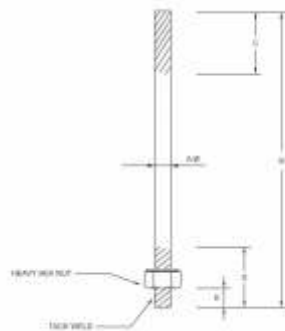

**NIF 101  
HEX NUT**

**FEATURES**

Dia: 3/8", 5/10", 1/4"  
Length: 7/32", 17/64", 21/64"  
Finish: ZP / BCP / SC

**NIF 102  
HEX BOLT**

**FEATURES**

Dia: 3/8", 5/10", 1/4"  
Length: 1-6"  
Finish: ZP / BCP / SC

**NIF 103  
STRAIGHT ROD**

**FEATURES**

Size: 10"/12"  
Thickness: 6mm/8mm  
Finish: ZP

**NIF 104  
RIVETS**

**FEATURES**

Size: 8 / 10 No.  
Finish: ZP / SC

**NIF 105  
PIPE HOOK**

**FEATURES**

Size: 3"-9"  
Thickness: 5-8 mm  
Finish: BCP / ZP

**NIF 106  
ROOFING BOLT**

**FEATURES**

Size: 1/2"-8"  
Finish: BZP / BCP / HDG

**NIF 107  
WASHERS**

**FEATURES**

ID: 1.1-66 mm  
OD: 3.2-115 mm  
Thickness: 0.3-9.0 mm  
Finish: ZP / BCP / SC

**NIF 108  
L/ANGLE HOOKS**

**FEATURES**

Size: 3"-9"  
Thickness: 5-8 mm  
Finish: BCP / ZP