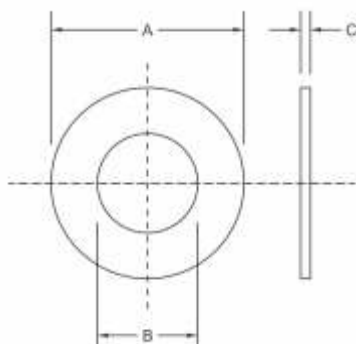

**NIF 101  
HEX NUT**

**FEATURES**

Dia: 3/8", 5/10", 1/4"  
Length: 7/32", 17/64", 21/64"  
Finish: ZP / BCP / SC

**NIF 102  
HEX BOLT**

**FEATURES**

Dia: 3/8", 5/10", 1/4"  
Length: 1-6"  
Finish: ZP / BCP / SC

**NIF 103  
STRAIGHT ROD**

**FEATURES**

Size: 10"/12"  
Thickness: 6mm/8mm  
Finish: ZP

**NIF 104  
RIVETS**

**FEATURES**

Size: 8 / 10 No.  
Finish: ZP / SC

**NIF 105  
PIPE HOOK**

**FEATURES**

Size: 3"-9"  
Thickness: 5-8 mm  
Finish: BCP / ZP

**NIF 106  
ROOFING BOLT**

**FEATURES**

Size: 1/2"-8"  
Finish: BZP / BCP / HDG

**NIF 107  
WASHERS**

**FEATURES**

ID: 1.1-66 mm  
OD: 3.2-115 mm  
Thickness: 0.3-9.0 mm  
Finish: ZP / BCP / SC

**NIF 108  
L/ANGLE HOOKS**

**FEATURES**

Size: 3"-9"  
Thickness: 5-8 mm  
Finish: BCP / ZP